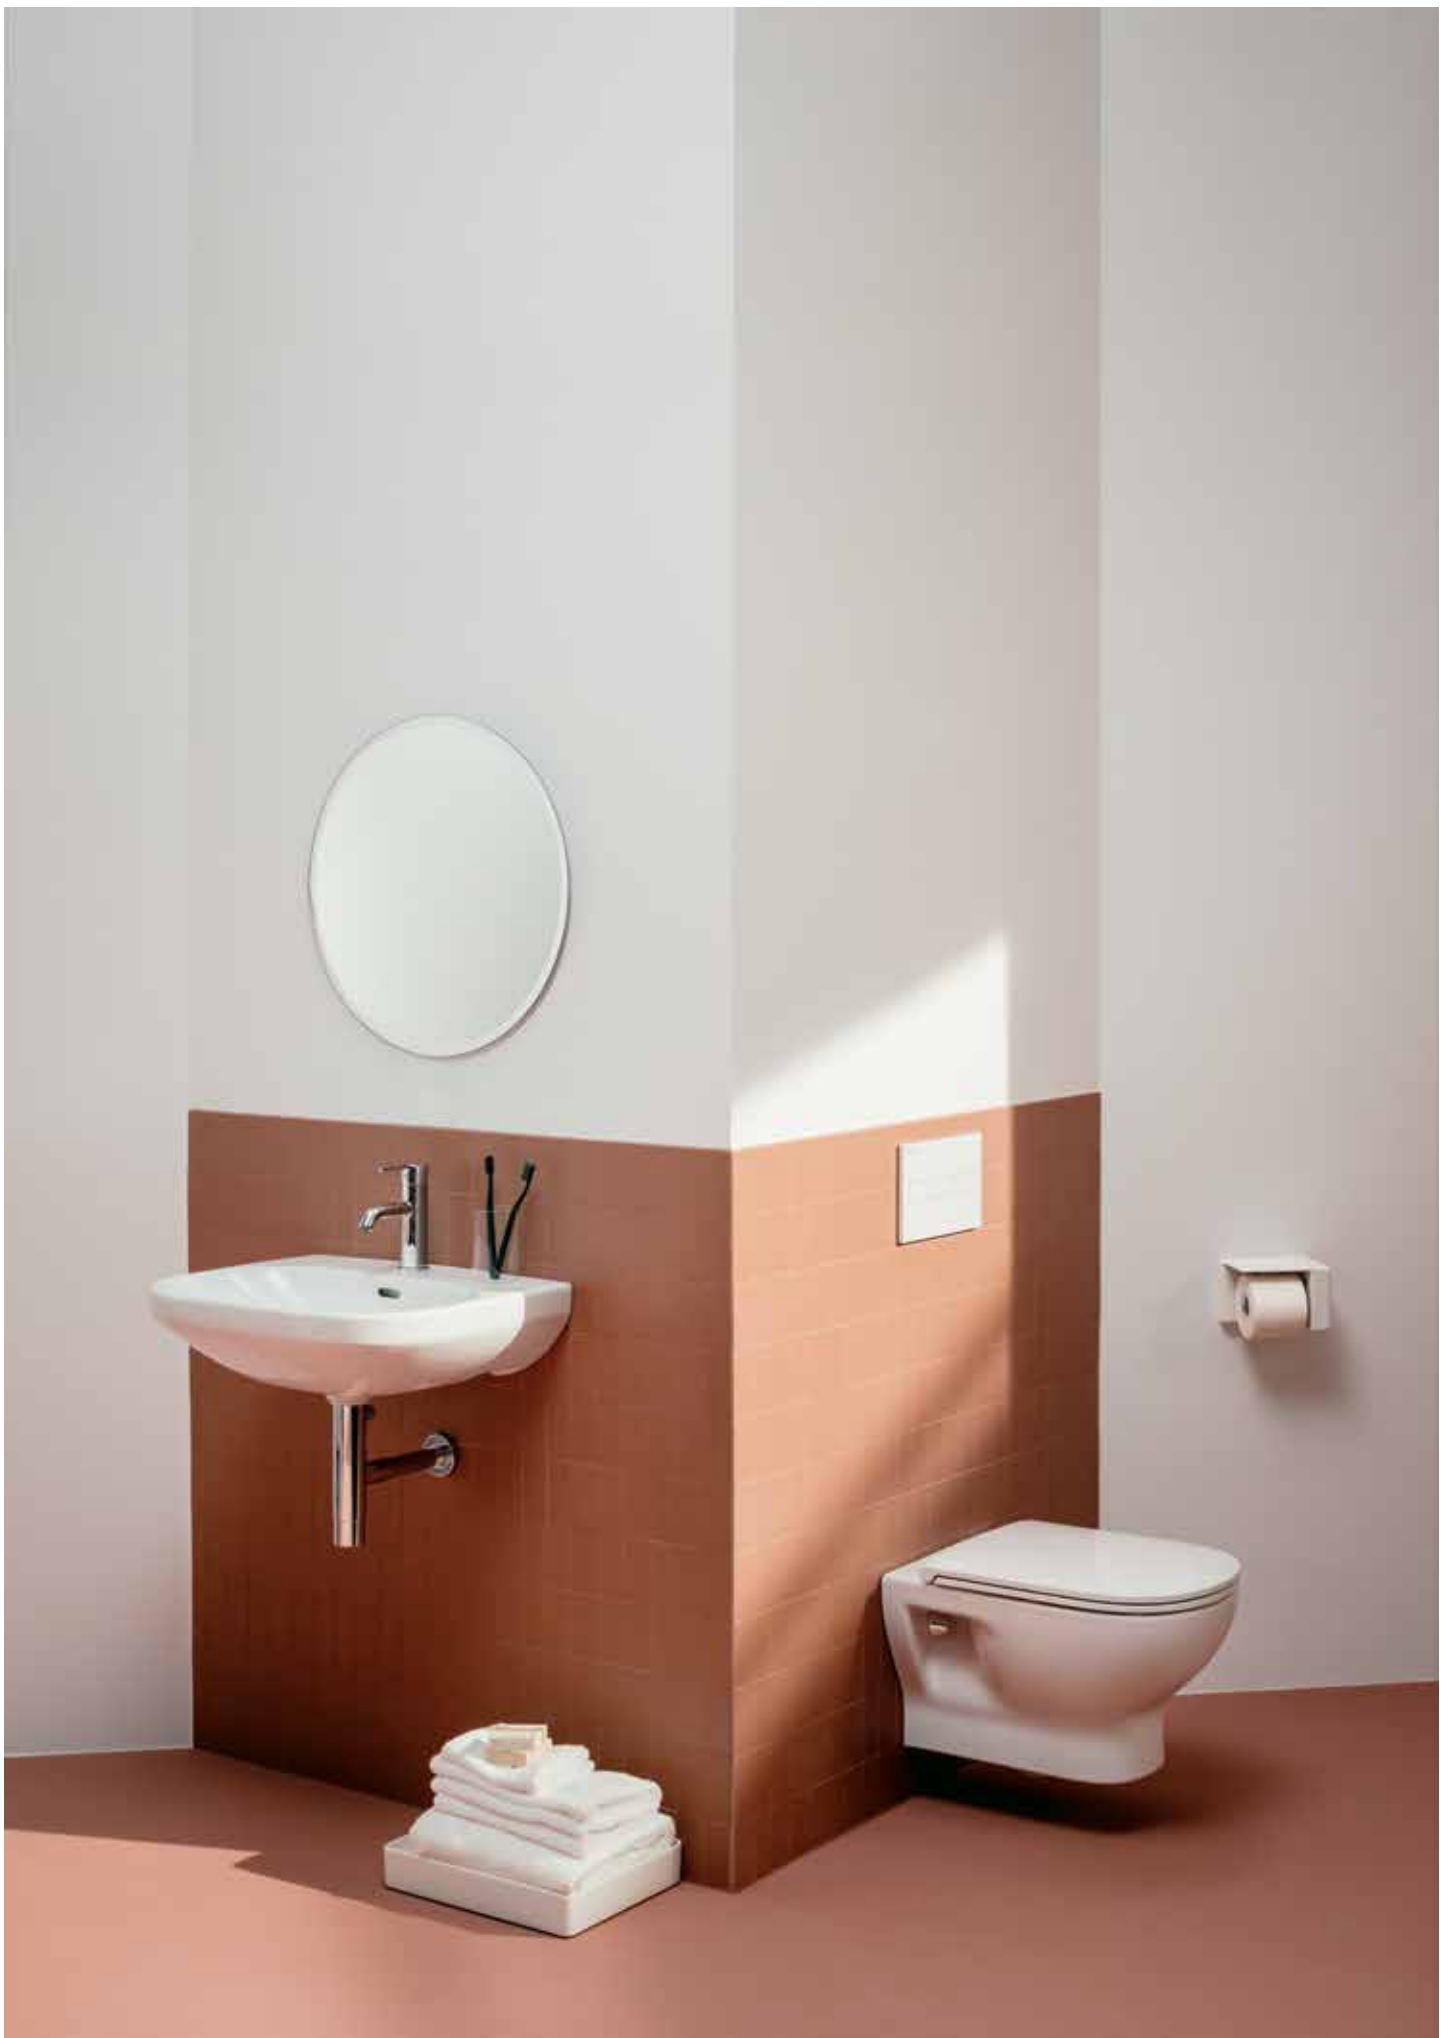

LUA Washbasin 60; Wall-hung WC; Basin mixer FRAME 25 Mirror round, 55