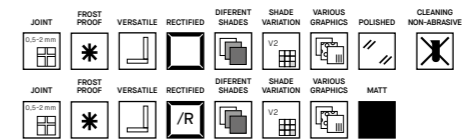

MATT

POLISHED (/EP)

MATT (/MAT)