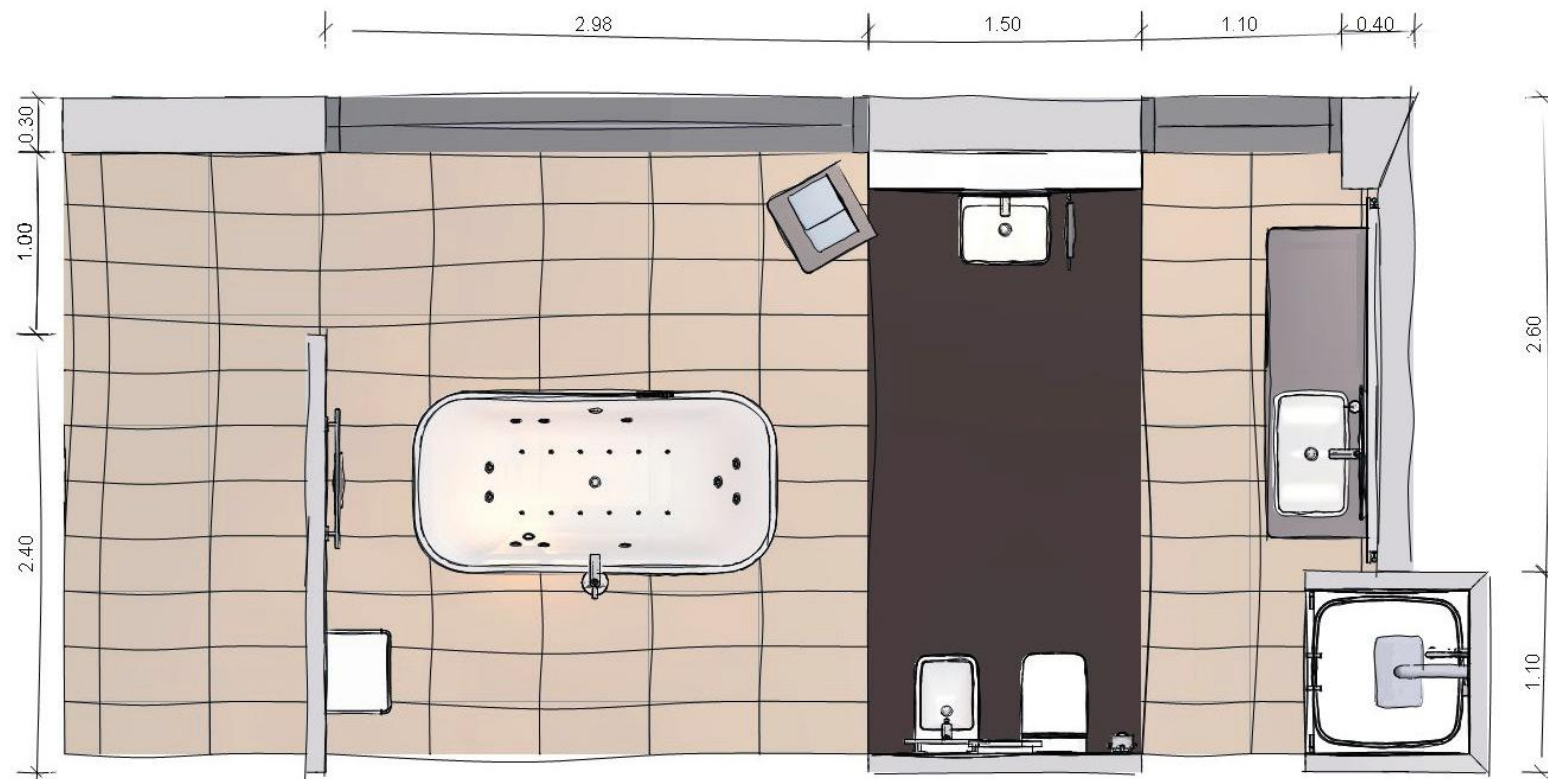

PuraVida® Bathroom planning Suggestion F

General:

Ceramic PuraVida / Duravit / White / Alpin
Furniture PuraVida / Duravit / High-gloss White / Aluminium
Acrylic PuraVida / Duravit / White
Accessories PuraVida / Hansgrohe / Chrome

Mixer PuraVida / Hansgrohe / Chrome
Wall Smoothed wall surface / off-white
Floor Tiles / Eiffelgres / Pietra di Bera
60x30 cm / N ED 5035

Wall Tiles / manufactured by Eiffelgres
Quadrotta sfalsata N EM1312
Shower wall Kermi Gia