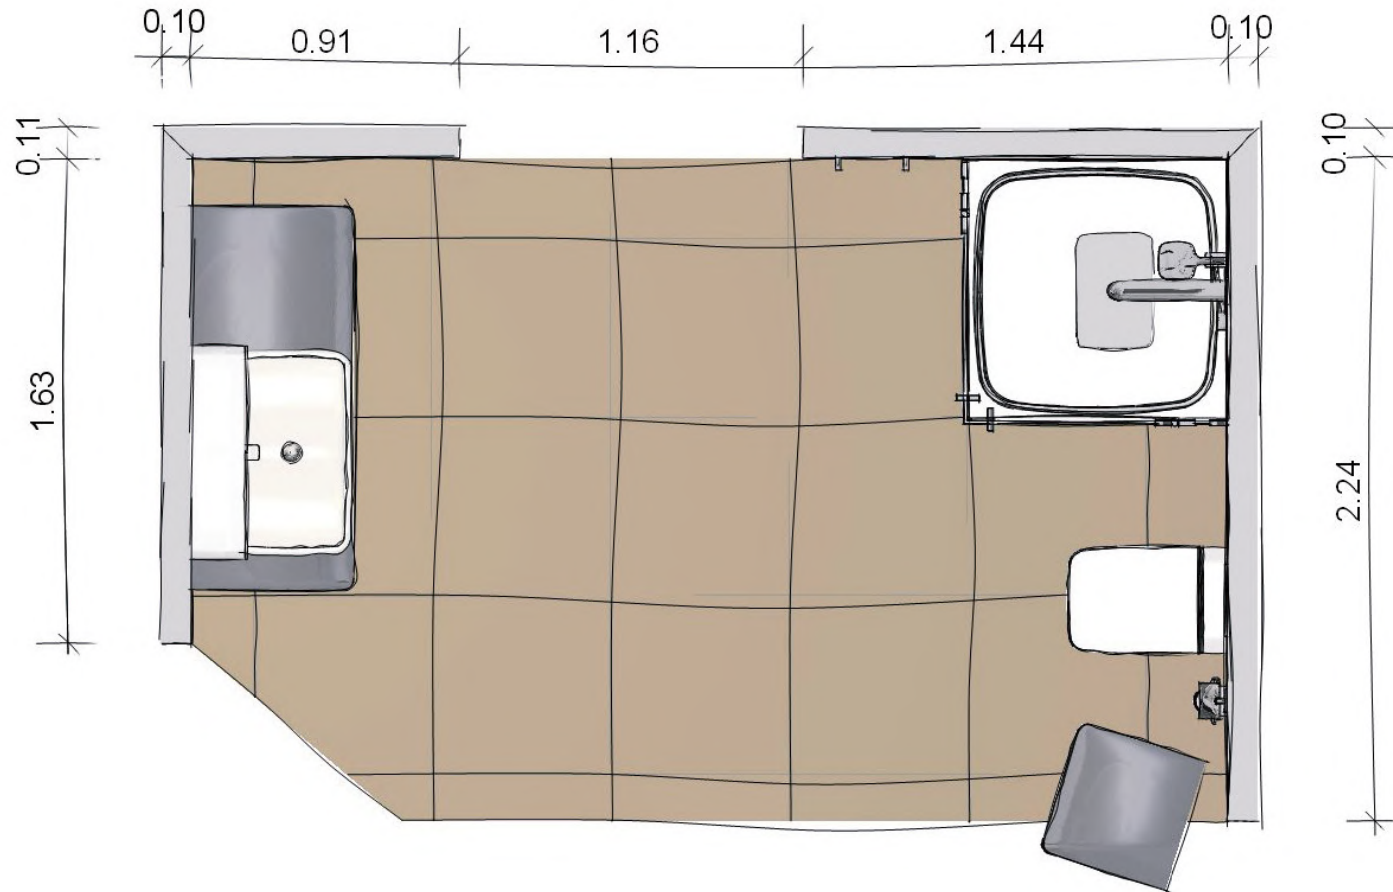

PuraVida® Bathroom planning Suggestion C

General:

Ceramic	PuraVida / Duravit / White / Alpin
Furniture	PuraVida / Duravit / high-gloss white / Ebony
Acrylic	PuraVida / Duravit / White
Accessories	PuraVida / Hansgrohe / Chrome
Mixer	PuraVida / Hansgrohe / Chrome

Wall	Smoothed wall surface / off-white
Floor	Tiles / Eiffelgres / Pietra di Brera 60x60 cm / N ED 6035
Wall	Tiles / manufactured by Eiffelgres Quadrotta sfalsata N EM1312
Shower wall	Kermi Gia