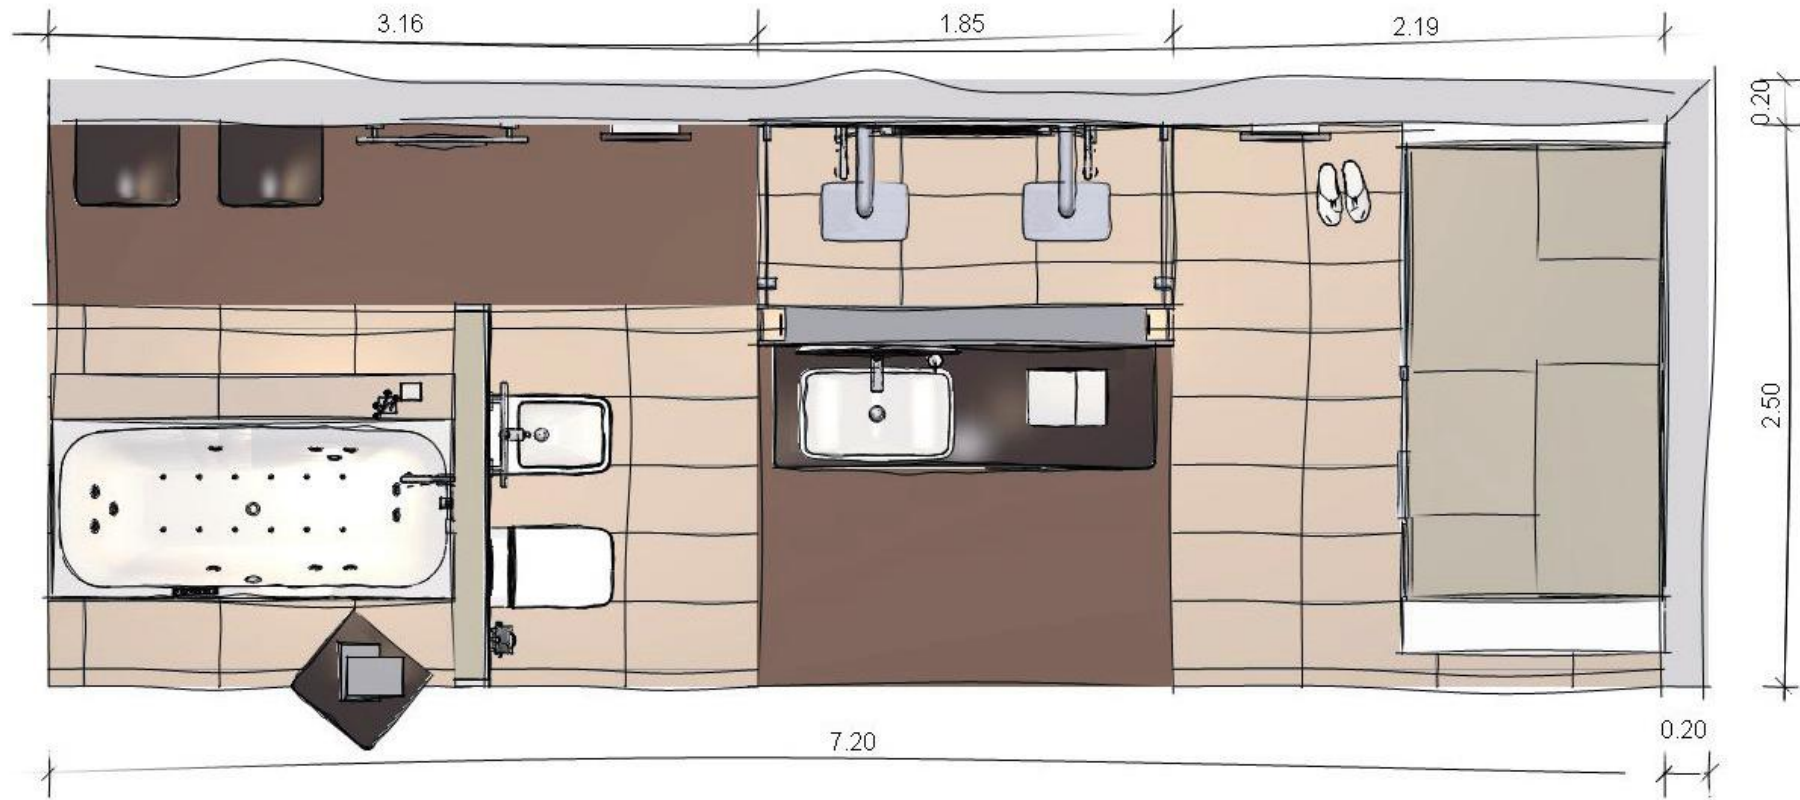

### General:

Wall Smoothed wall surface / off-white  
 Floor Hardwood floor with dark glaze  
 Tiles / Porcelaingres / Pietra di Brera 60x30 cm /  
 N ED 5035, shower tiled flush with the floor

Wall Tiles / manufactured by Porcelaingres  
 Quadrotta sfalsata N EM1312  
 Shower wall Kermi Toca