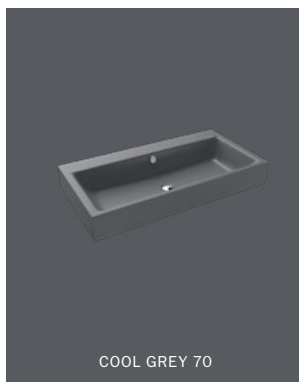

THIS ELEGANT, MODERN CREATION OF A WASHBASIN ALLOWS ROOM TO PLAY WITH COLOURS AND TURNS THE BATHROOM INTO A COSY SPACE AS A PLACE OF RETREAT.

SWEET LOVE¹

SOFT TOUCH¹

DEEP DREAM¹

NAVYBLUE MATT¹

KALDEWEI

Colour & Style

KALDEWEI Luxsustainable® Bathrooms
Because luxury and sustainability complement
each other ideally

¹ Only available for MIENA washbasin Mod. 3180 and Mod. 3181.

KALDEWEI

Coordinated Colours Collection

THE MATT COLOURS OF THE COORDINATED COLOURS COLLECTION HIGHLIGHT THE SPECIAL CHARACTER OF THE EXCLUSIVE KALDEWEI SHOWER SURFACES, WASHBASINS AND BATHTUBS, FINELY COORDINATED AND FREELY COMBINABLE WITH ONE ANOTHER.