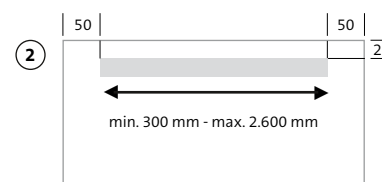

2. Next, select the light cut-outs for direct lighting.

Determine the number and length of the desired satinised light cut-outs for direct lighting. Observe the minimum distances from the mirror edges for the vertical and horizontal light cut-outs (1+2). Now add the corresponding price from the table below. In case of deviating dimensions, the next higher price always applies. Add this to the basic mirror price.

400	500	600	700	800	900	1.000	1.100	1.200	mm
4	5	6	7	8	9	10	11	12	W
358,00	366,00	376,00	386,00	398,00	410,00	424,00	437,00	511,00	€

1.300	1.400	1.500	1.600	1.700	1.800	1.900	2.000	mm
13	14	14	16	17	18	19	20	W
524,00	537,00	552,00	564,00	578,00	592,00	607,00	621,00	€

3. Do you also want your mirror to have indirect lighting?

The **indirect lighting** can be integrated above, below or above and below. Select the number (1 for top or bottom only and 2 for top and bottom) and the length of the desired as well as the length of the desired indirect lighting and determine the price for the indirect lighting using the table below.

400	500	600	700	800	900	1.000	1.100	1.200	mm
4	5	6	7	8	9	10	11	12	W
211,00	234,00	239,00	245,00	252,00	259,00	268,00	276,00	344,00	€

1.300	1.400	1.500	1.600	1.700	1.800	1.900	2.000	mm
13	14	14	16	17	18	19	20	W
352,00	360,00	369,00	377,00	385,00	394,00	403,00	411,00	€