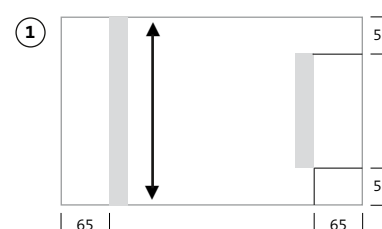

2. Next, select the light cut-outs for direct lighting.

Determine the number and length of the desired satinised light cut-outs for direct lighting. Observe the minimum distances from the mirror edges for the vertical and horizontal light cut-outs (1+2). Now add the corresponding price from the table below. In case of deviating dimensions, the next higher price always applies. Add this to the basic mirror price.

400	500	600	700	800	900	1.000	1.100	1.200	mm
4	5	6	7	8	9	10	11	12	W
358,00	366,00	376,00	386,00	398,00	410,00	424,00	437,00	511,00	€

1.300	1.400	1.500	1.600	1.700	1.800	1.900	2.000	mm
13	14	14	16	17	18	19	20	W
524,00	537,00	552,00	564,00	578,00	592,00	607,00	621,00	€

3. Do you also want your mirror to have indirect lighting?

The **indirect lighting** can be integrated above, below or above and below. Select the number (1 for top or bottom only and 2 for top and bottom) and the length of the desired as well as the length of the desired indirect lighting and determine the price for the indirect lighting using the table below.

400	500	600	700	800	900	1.000	1.100	1.200	mm
4	5	6	7	8	9	10	11	12	W
211,00	234,00	239,00	245,00	252,00	259,00	268,00	276,00	344,00	€

1.300	1.400	1.500	1.600	1.700	1.800	1.900	2.000	mm
13	14	14	16	17	18	19	20	W
352,00	360,00	369,00	377,00	385,00	394,00	403,00	411,00	€