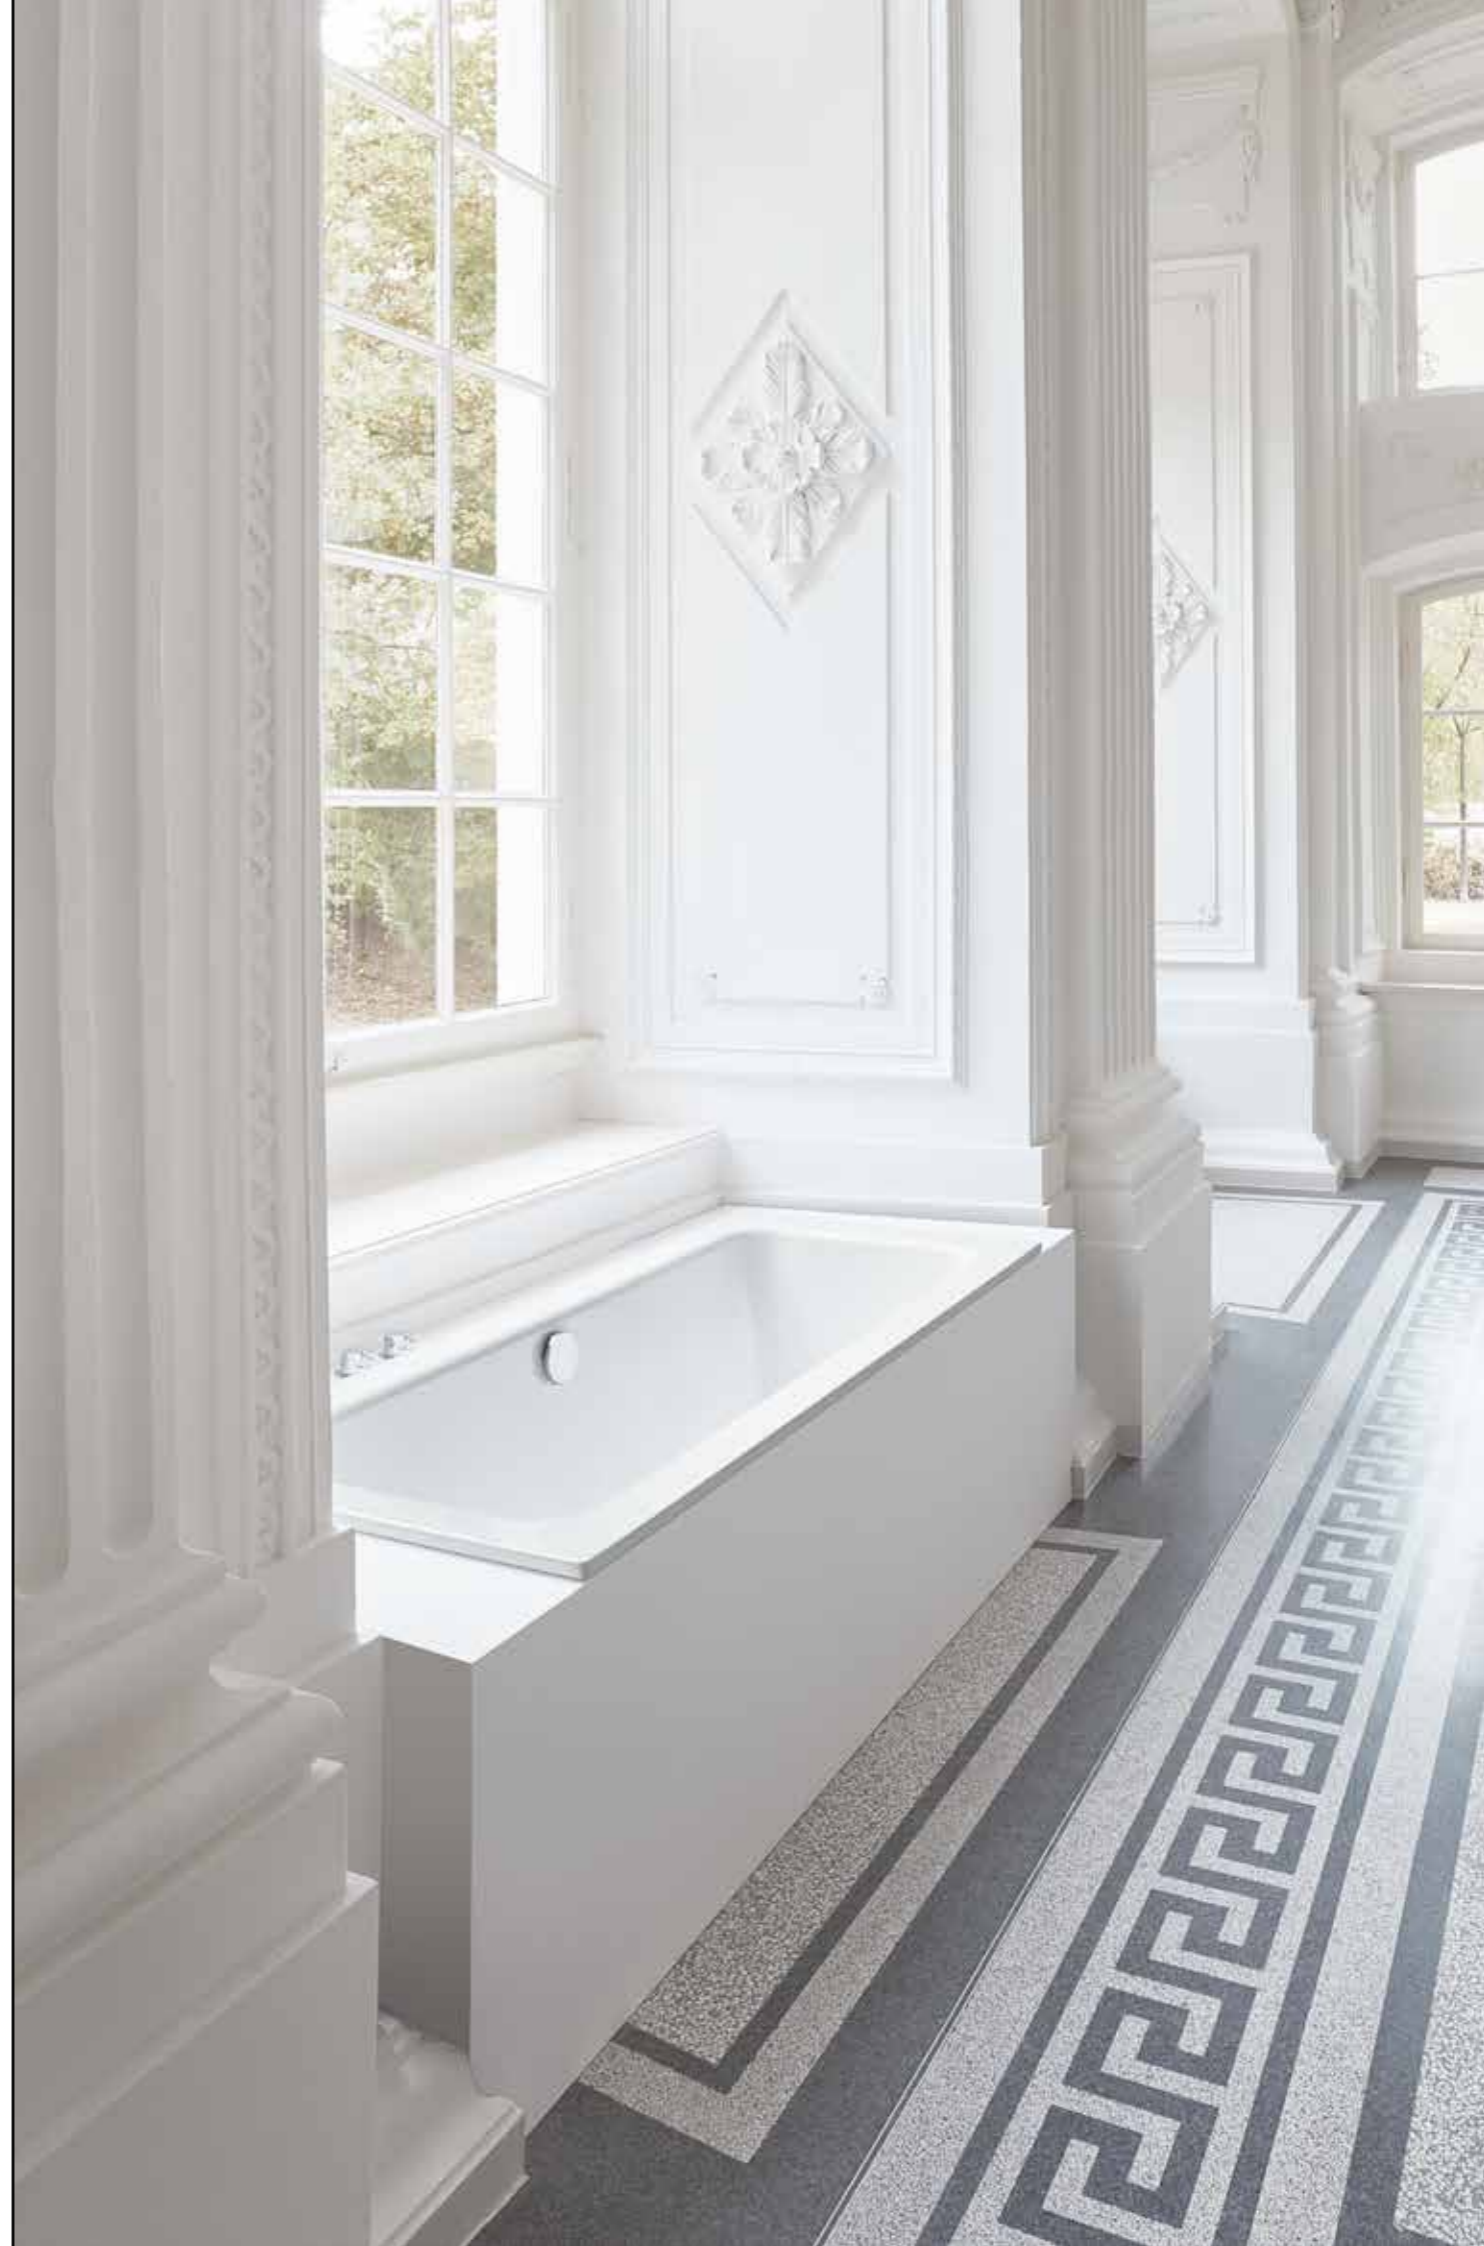

DESIGN PLUS

BetteOne Design: Tesseraux+Partner

Clear design inspired by nature –

BetteEve combines organic form with elegance and generosity. The oval-shaped interior body with symmetrical backrests provides a special level of wellness when bathing. The rectangular exterior adds linear accents to the soft bath line with the extremely delicate rim height of only 20 millimetres. The pleasantly wide storage surfaces of this fitted bath provide additional comfort. The centrally positioned waste fitting makes bathing à deux just as comfortable.