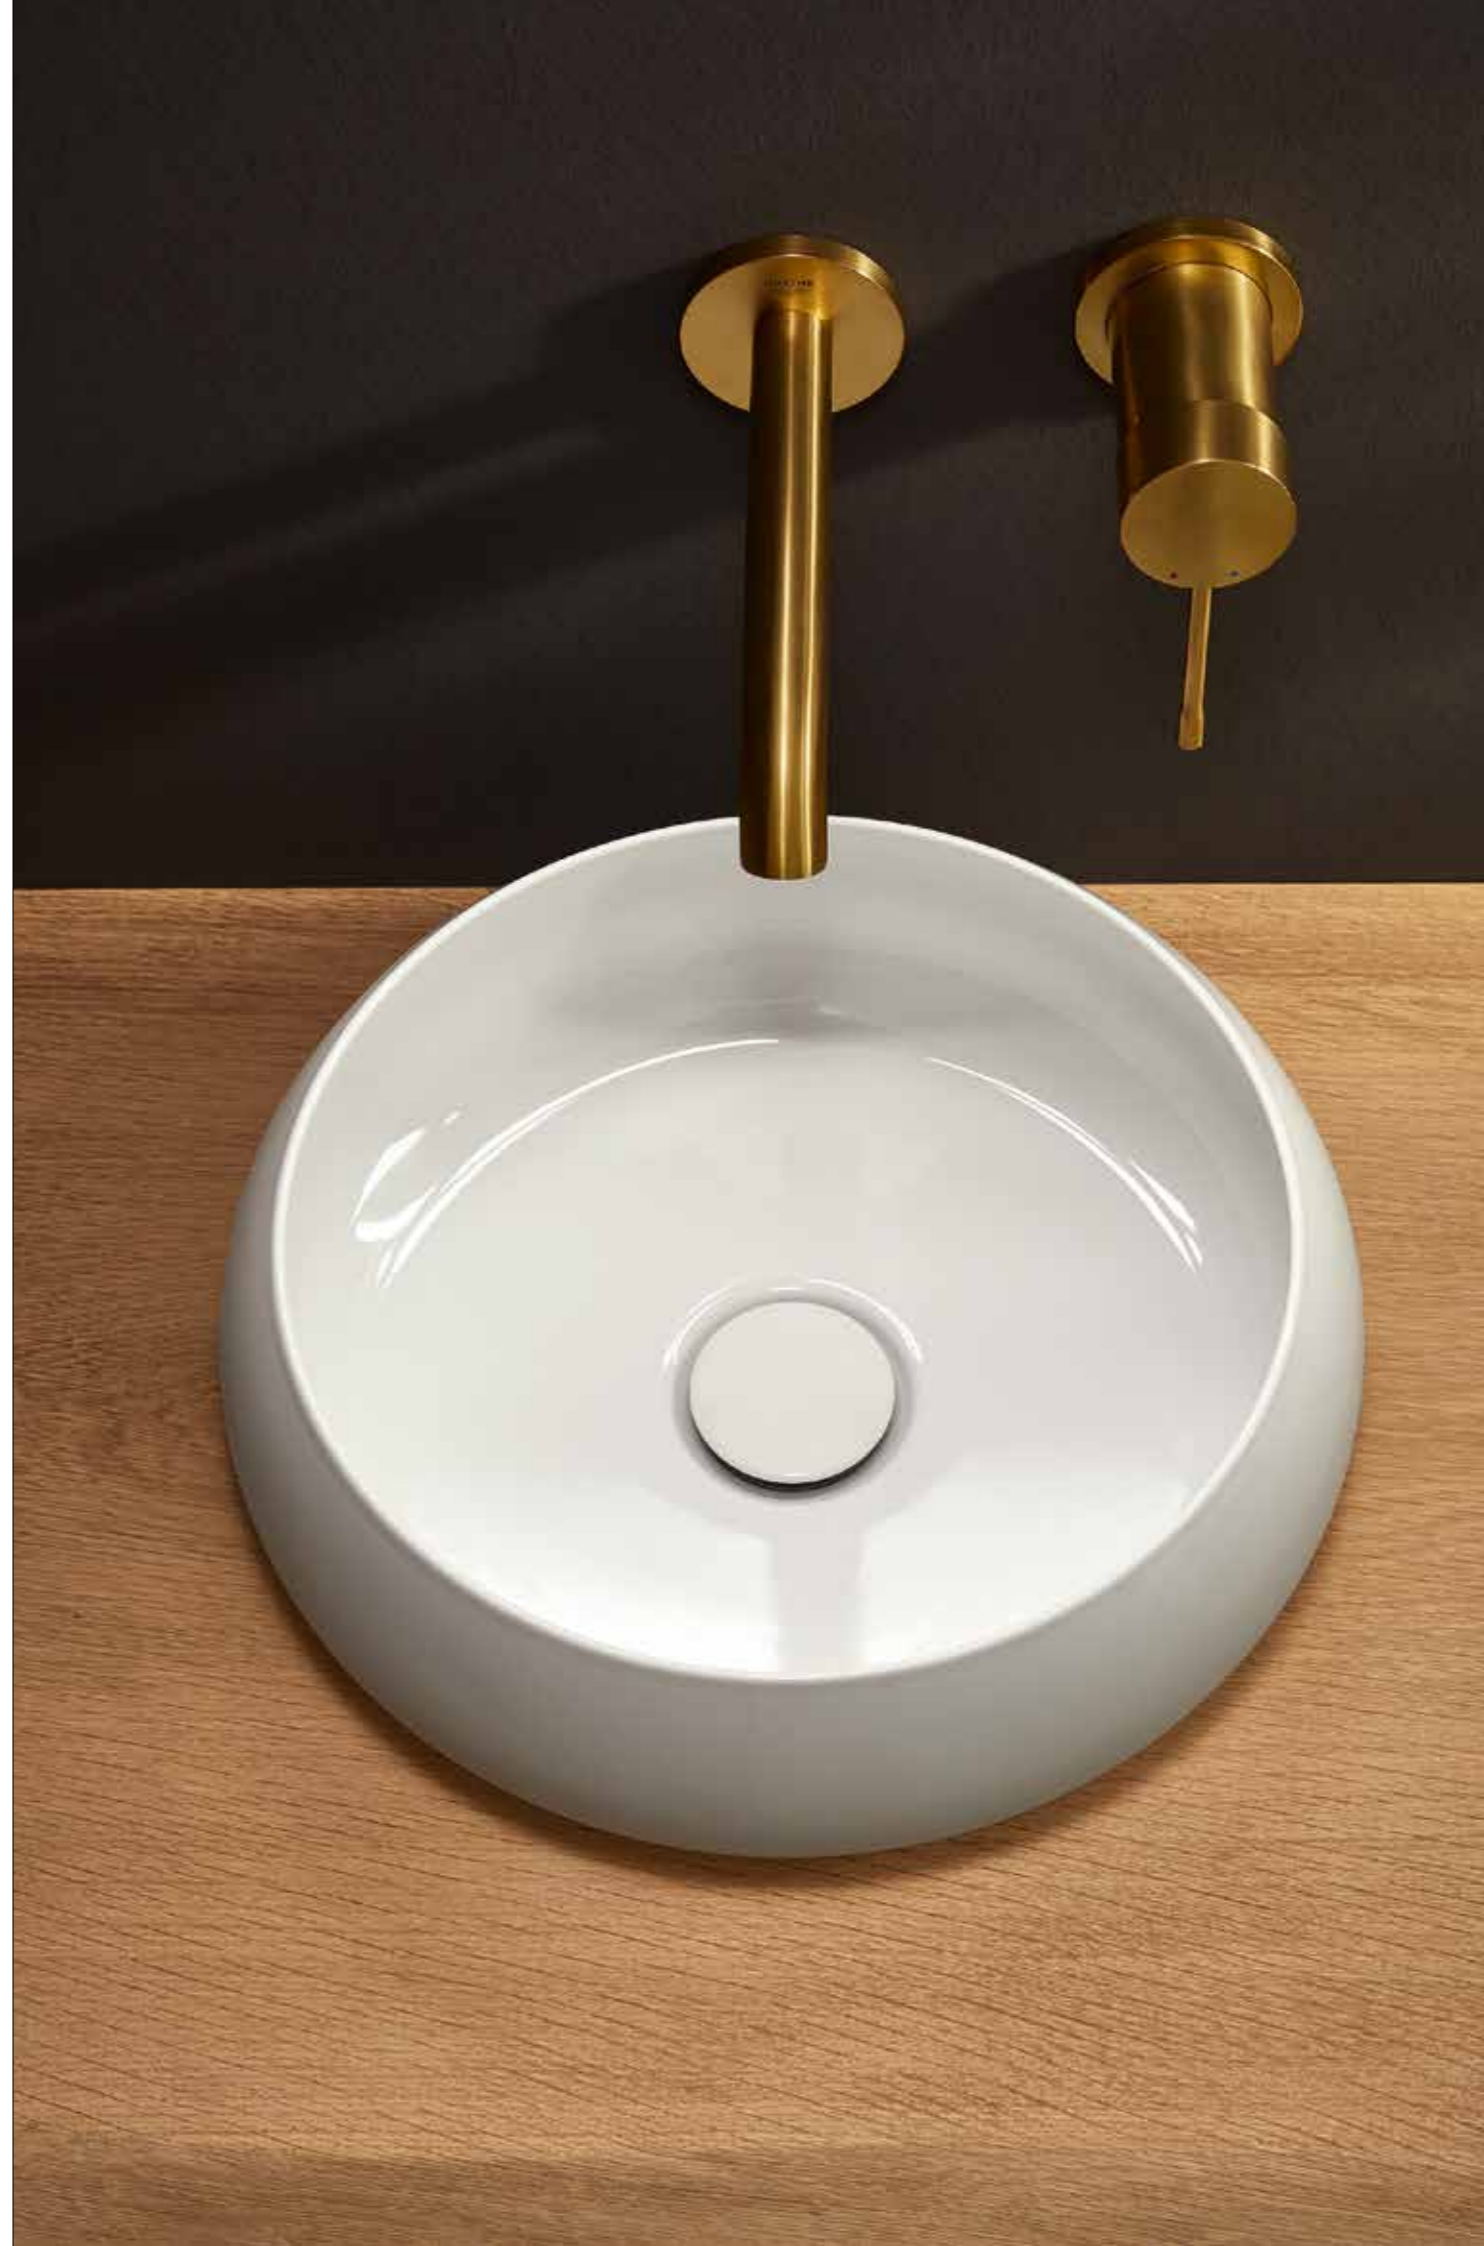

As soft as porcelain, as hard as steel – The combination of clear design language and filigree materiality gives the **BetteCraft** washbasin an elegant self-evidence. Every shell is hand-made individually from titanium steel in an extensive process, first shaped and then glazed on both the inside and outside. The thin side walls that taper towards the top give the generous shape a delicate and organic effect.

GERMAN
DESIGN
AWARD
WINNER
2020

I C O 2
N I C 2
A W A 2
R D S 0
INNOVATIVE
INTERIOR
winner

reddot award 2019
winner

DESIGN PLUS

powered by: ISH

BetteCraft Design: Tesseraux+Partner