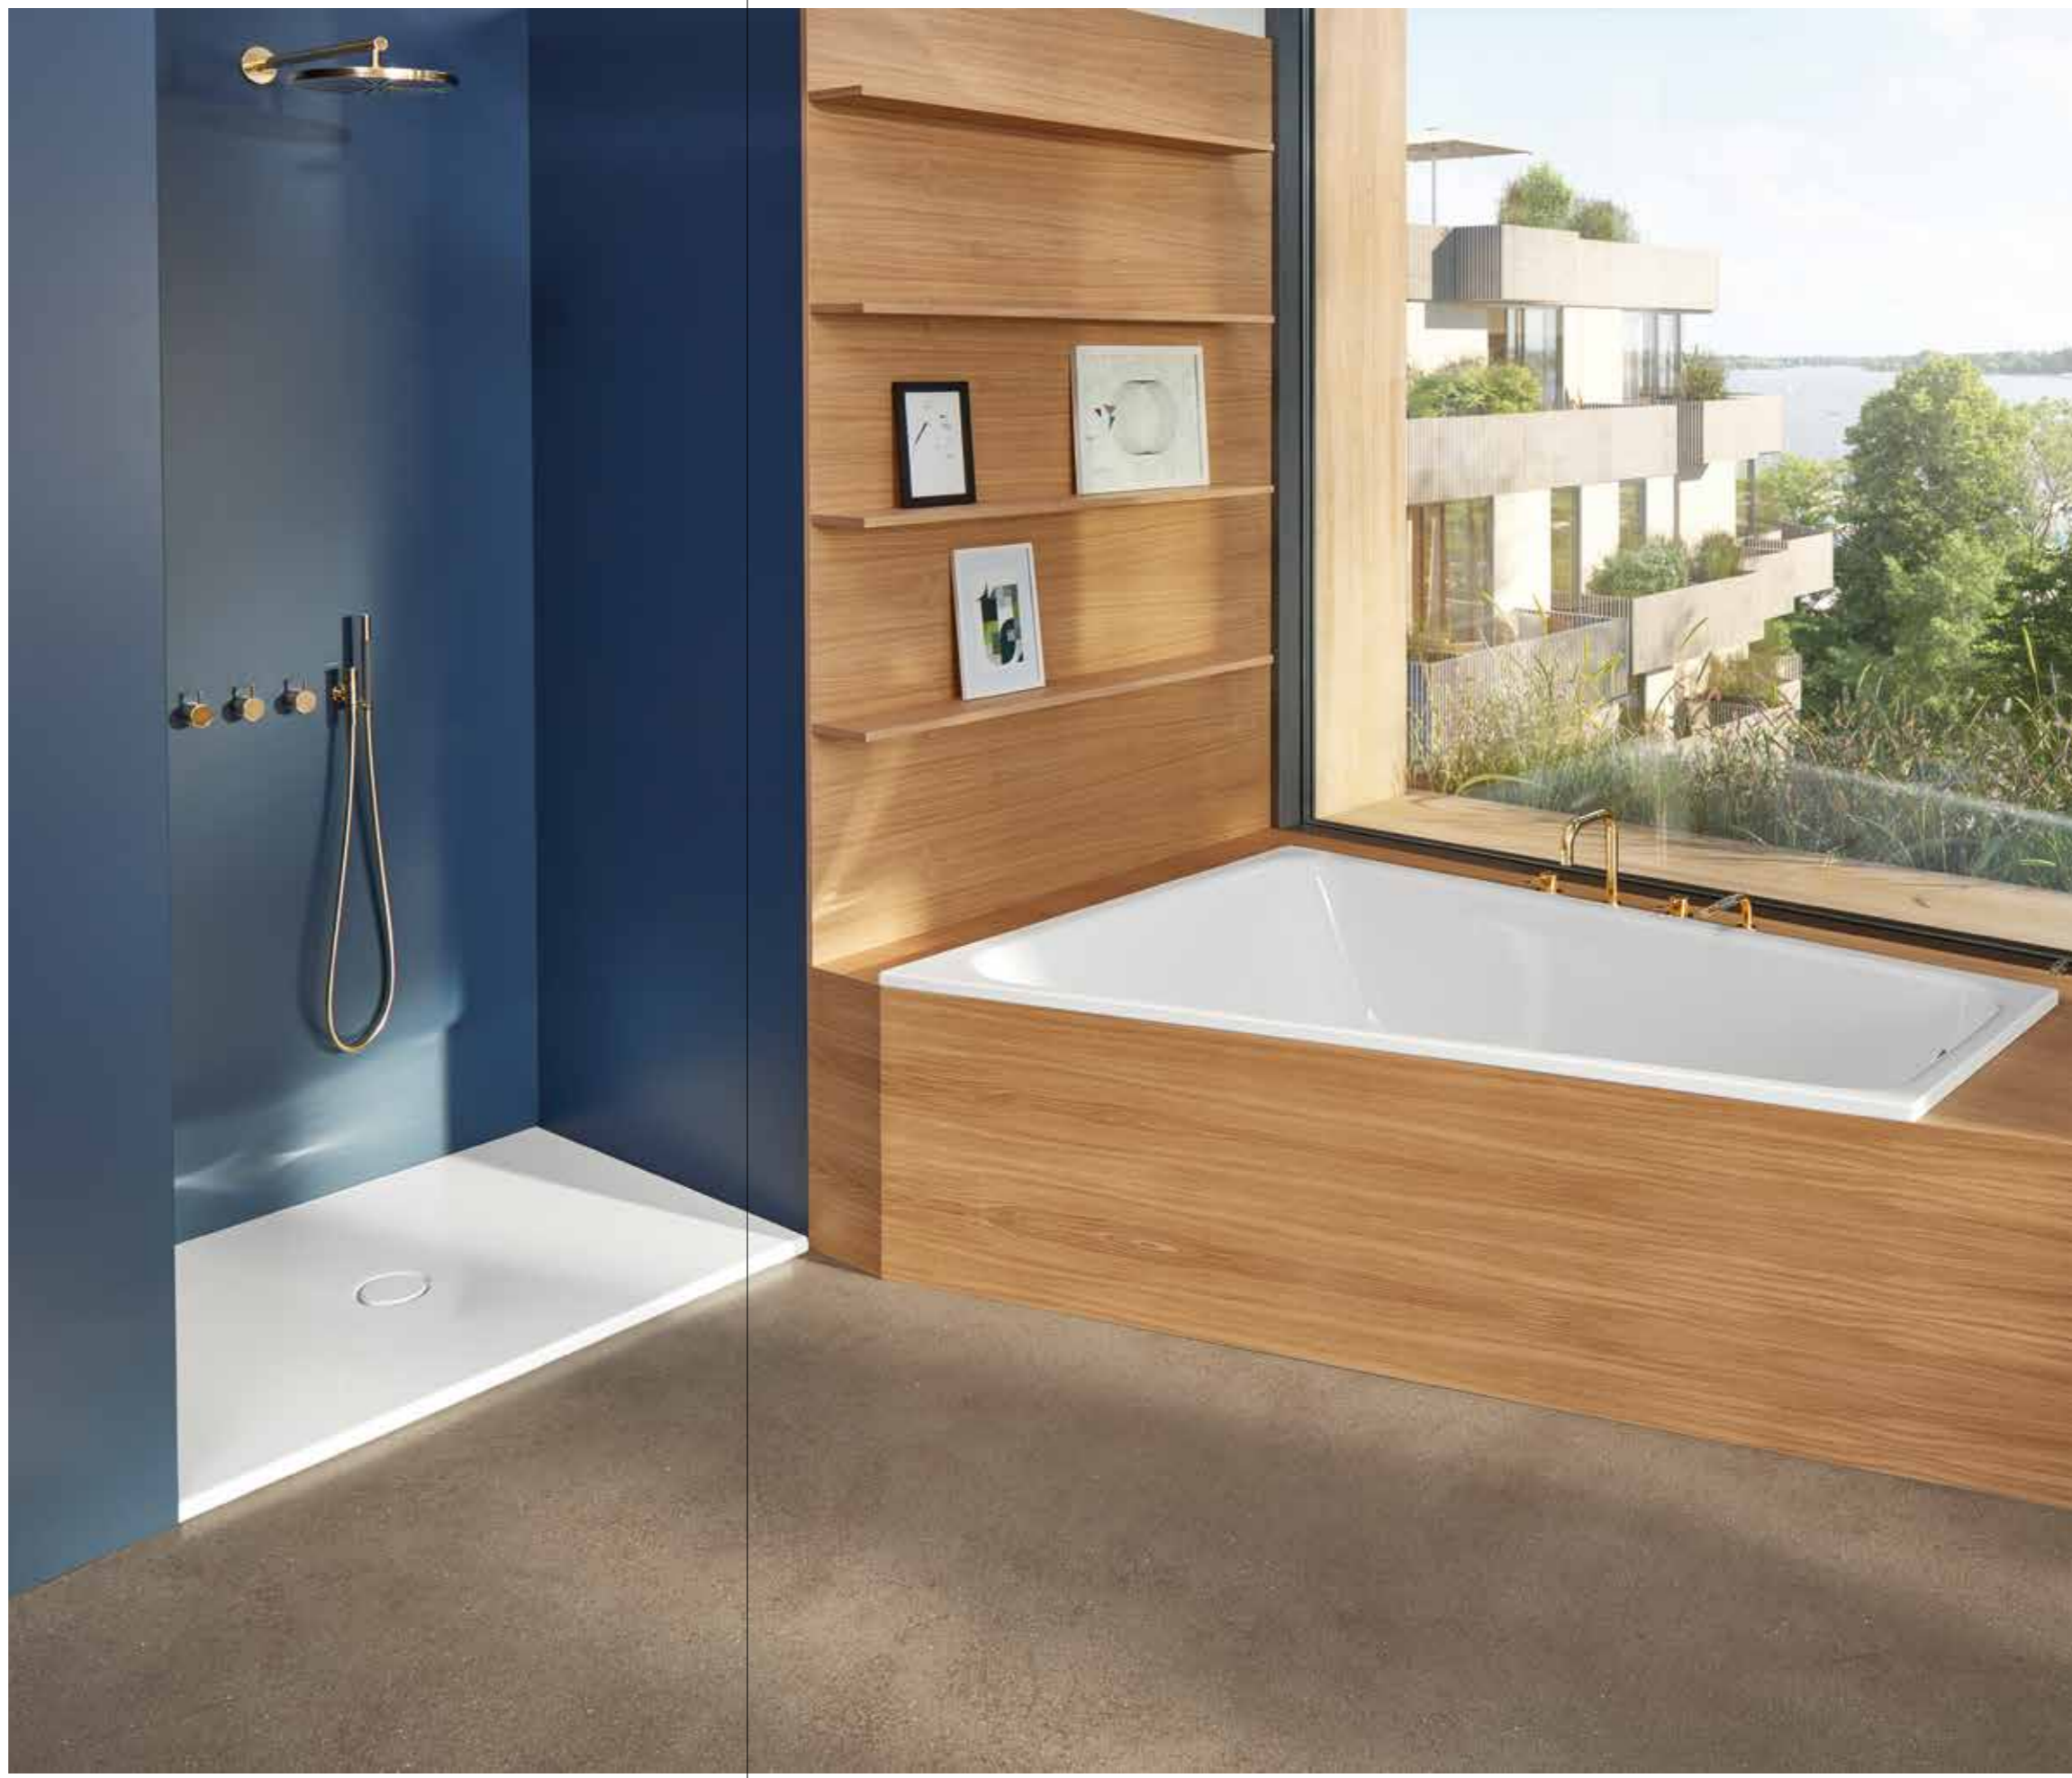

DESIGN PLUS

BetteOne Design: Tesseraux+Partner

Clear design inspired by nature –

BetteEve combines organic form with elegance and generosity. The oval-shaped interior body with symmetrical backrests provides a special level of wellness when bathing. The rectangular exterior adds linear accents to the soft bath line with the extremely delicate rim height of only 20 millimetres. The pleasantly wide storage surfaces of this fitted bath provide additional comfort. The centrally positioned waste fitting makes bathing à deux just as comfortable.

Pure form and size – Immerse yourself and relax completely. The circular **BettePond** is spectacular in form and size. Its exceptional diameter of 1500 mm is made possible by the high stability of glazed titanium steel.

BettePond Design: Tesseraux+Partner

The **BetteSelect** bath series combines clear, elegant design with a high level of comfort, flexibility and abundant creative freedom. At an attractive price. This makes it the ideal solution for the most diverse requirements. The **Duo version** is the perfect bath for two. The symmetrical shape and comfortable backrests are characteristic features. The central position of the outlet makes it particularly comfortable for bathing for two.

Flexibility and charisma – The **BetteSpace** combines desire and reality. Its modular trapezoid shape has a wide back angle, and tapers towards the foot end. Thus it introduces linearity and maximum comfort into any size of bathroom. The puristic space-saving bath is available in three versions: as the single bath – BetteSpace S, as the BetteSpace M – shower/bath with a comfortable standing area, and as the duo bath BetteSpace L, with room for two bathers to sit side by side.