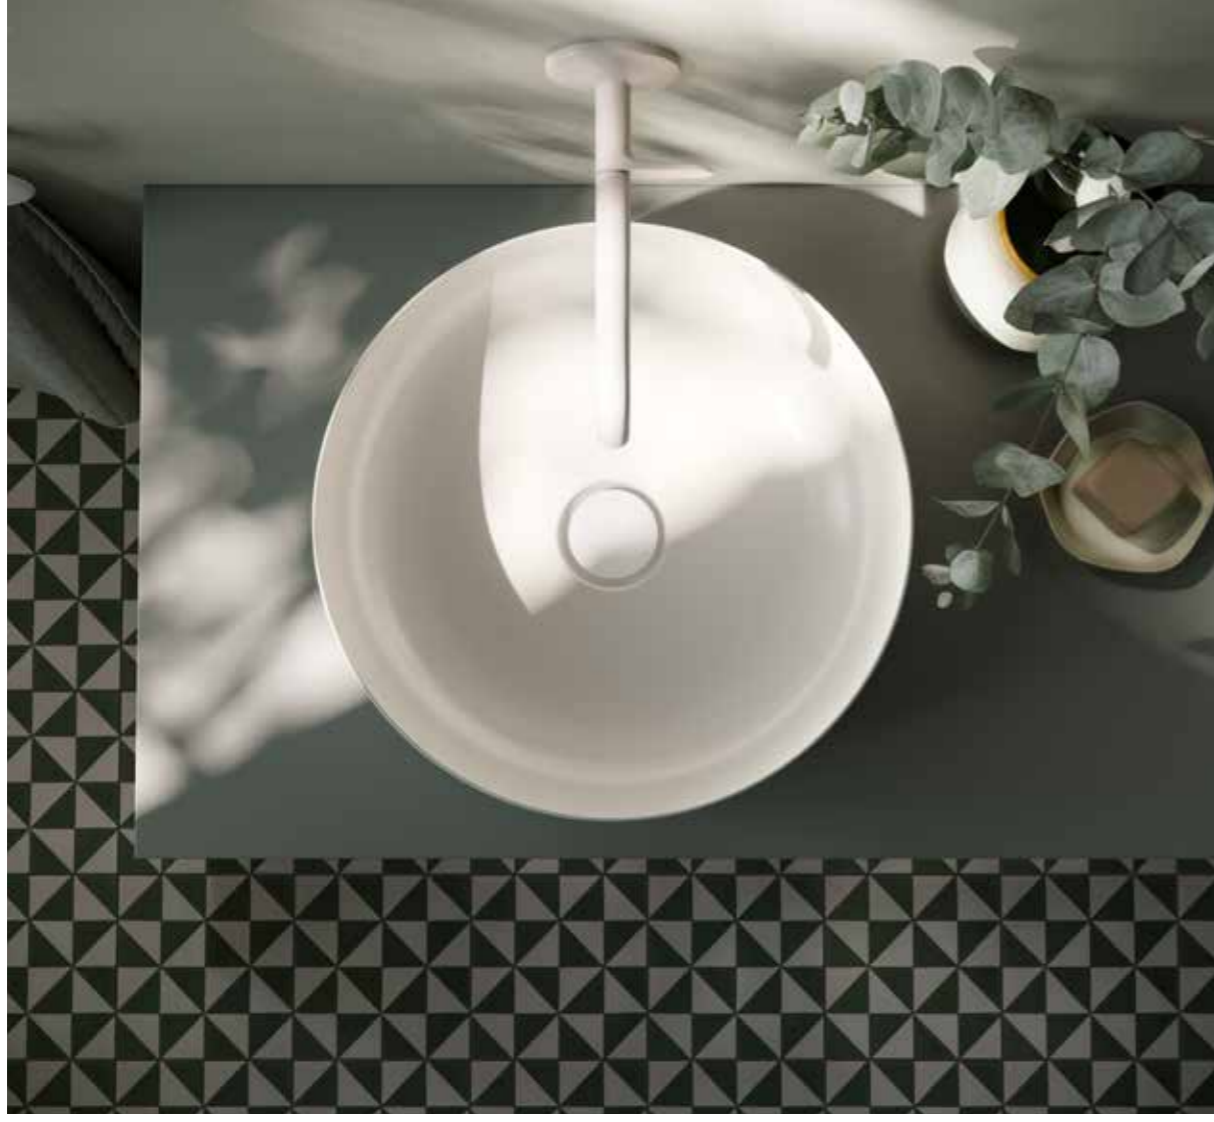

BetteSpace Design: Tesseraux+Partner

BetteFree, BetteOcean Design: schmididem design

The **BetteBalance shell** sums up the advantages of glazed titanium steel: The material is robust, suitable for everyday use, hygienic and easy to clean. At the same time, it allows for a filigree form language, clear lines, an almost weightless lightness in design. This is expressed by the name BetteBalance. The natural materials steel and glass make the product sustainable. In addition, the washbasin series is available in many colour variants.