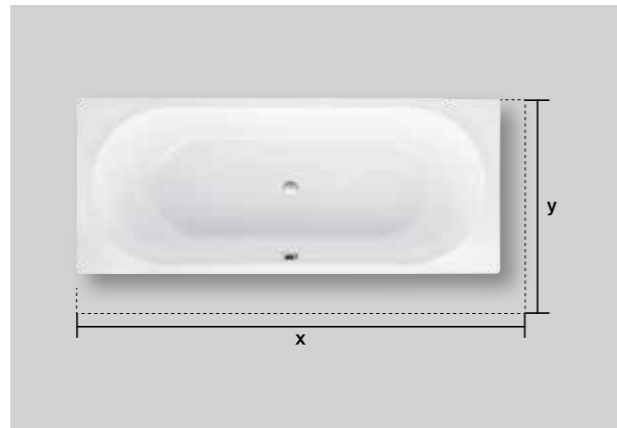

Special-Size

BetteGlaze® Plus—An extra touch of sophistication for the surface, applied after the final firing. Baths, basins, shower areas and shower trays are coated with a transparent polymer film. The film is water-repellent, allowing droplets to roll off more easily and reducing deposits, which makes cleaning easier. Simply wipe with a damp cloth. No need for strong cleaning agents, saving time and helping our environment.

Special-Size—A few centimetres sometimes make the world of difference in bathroom design, especially when space is tight or an existing property is being renovated. We make planning easier with made-to-measure baths and shower trays. The titanium steel cast is precisely