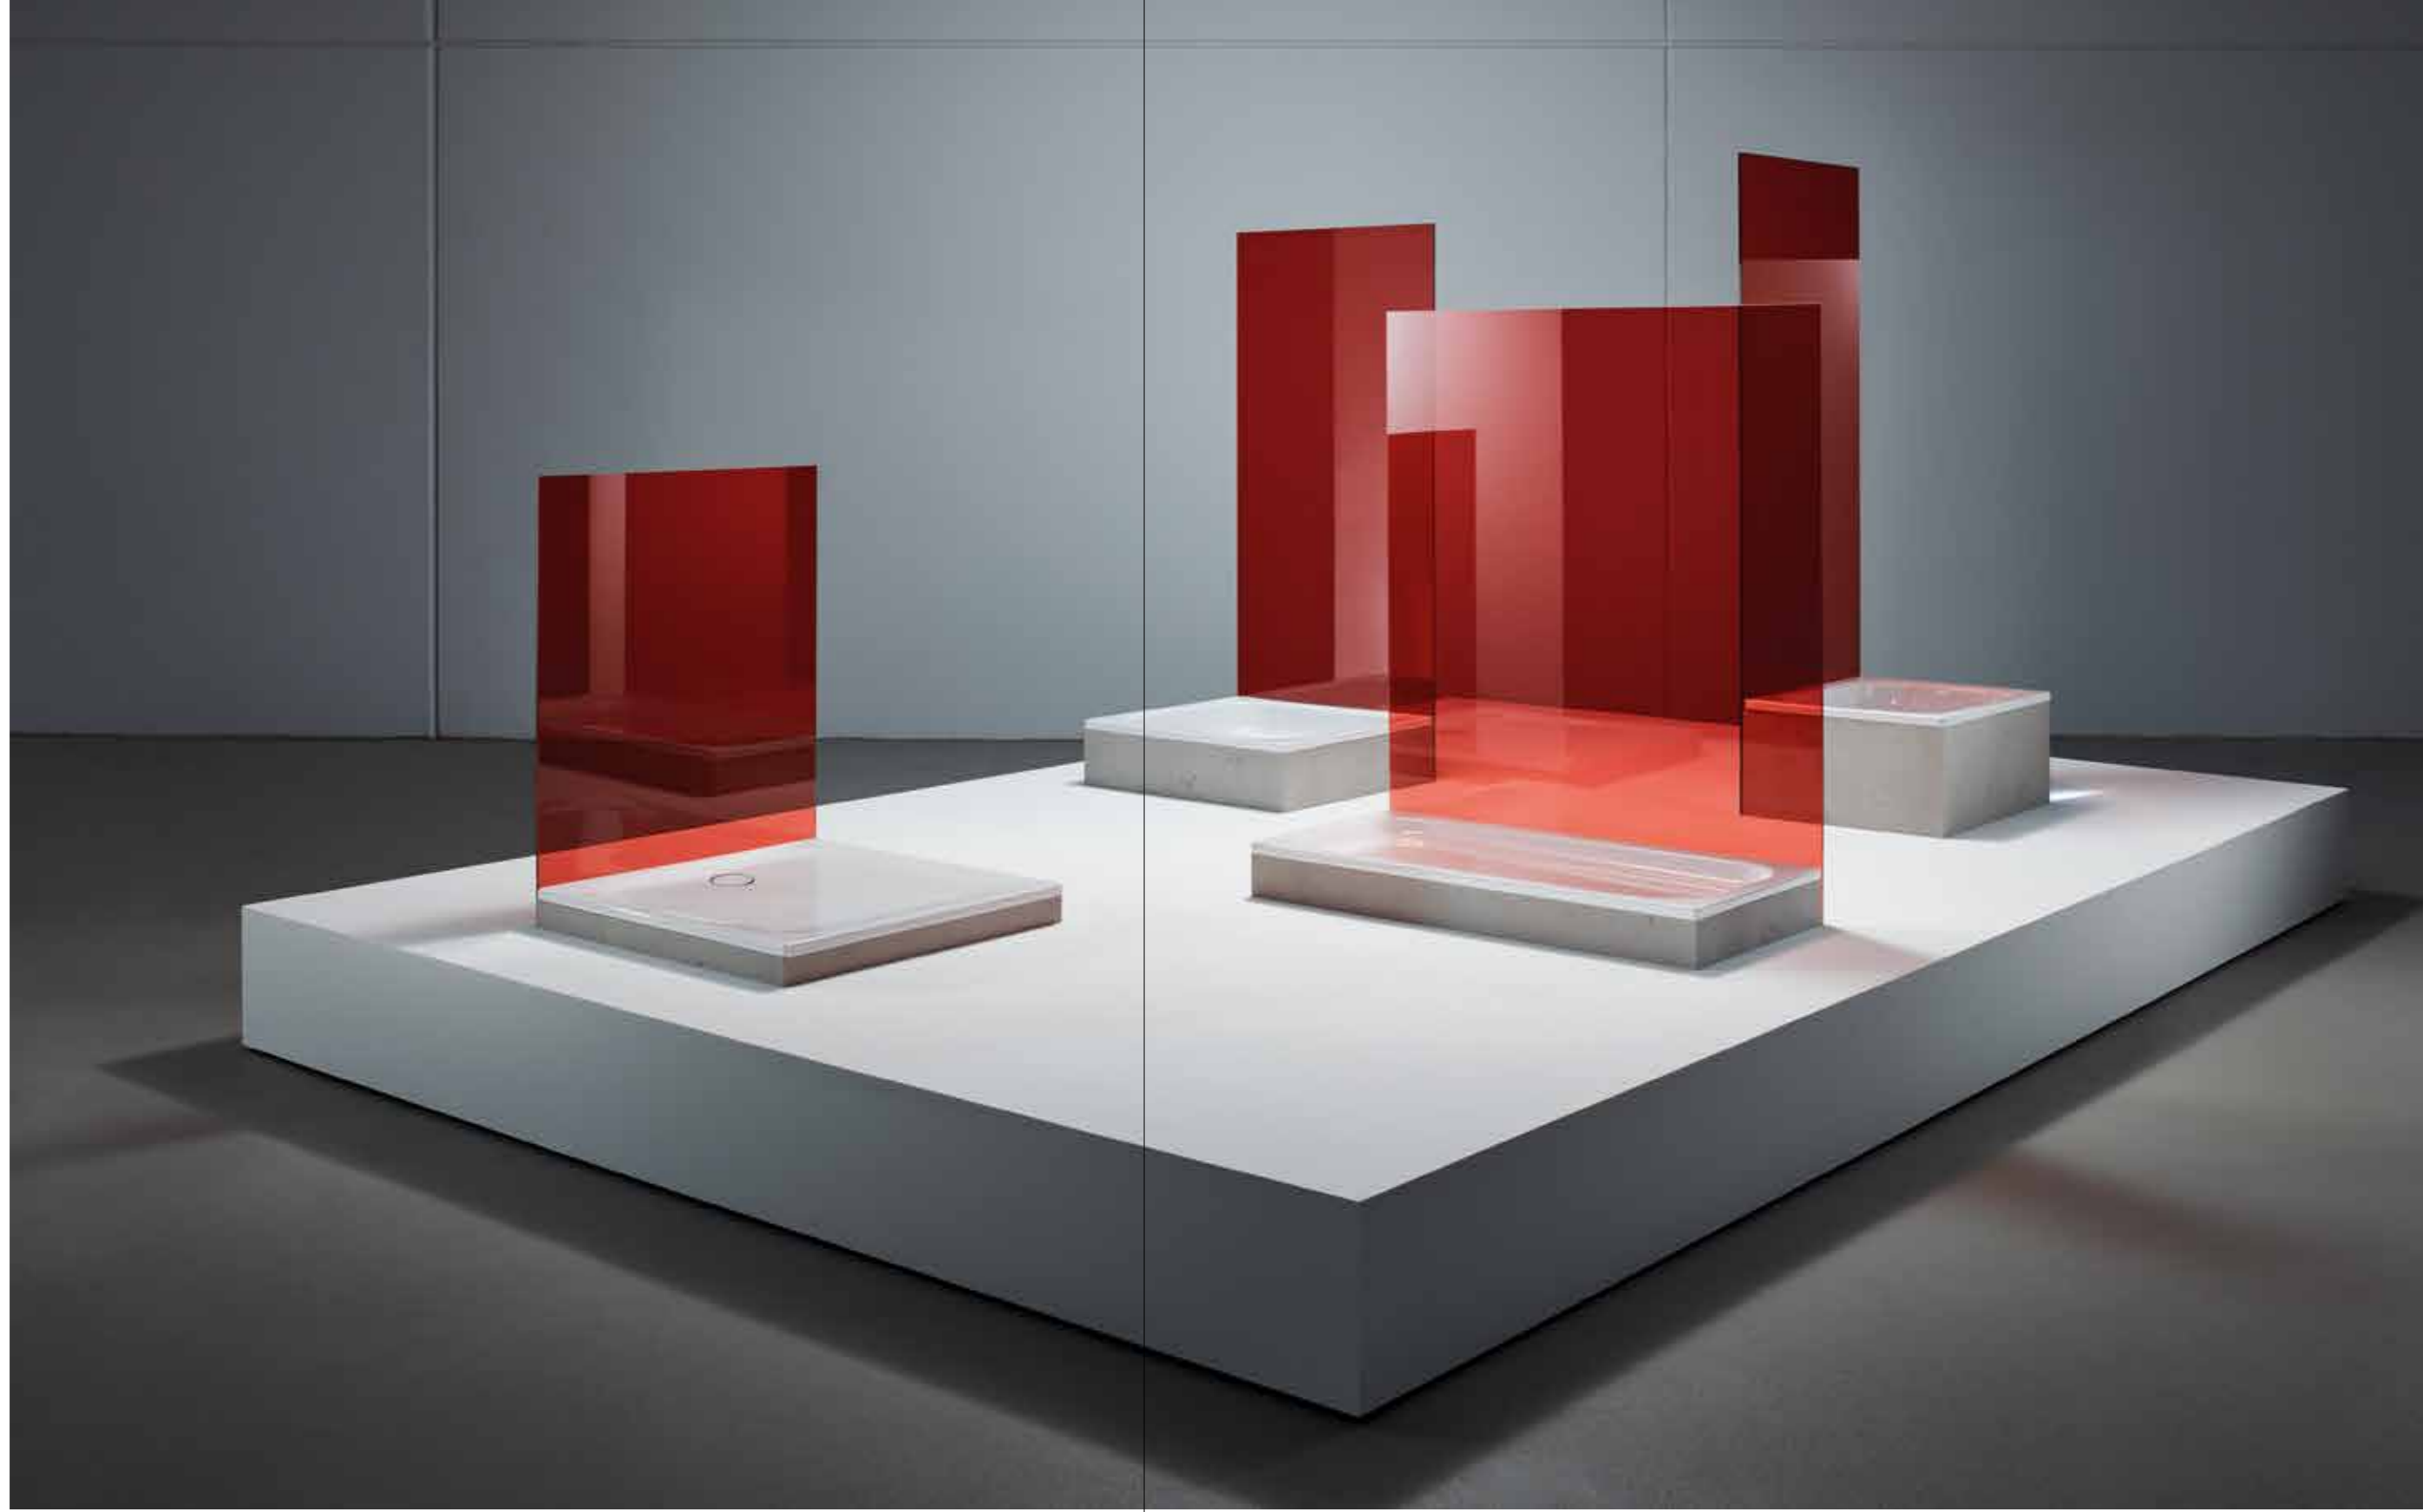

BetteAqua Design: schmidem design

Flawless hygienic,
jointless beautiful

BettePond Design: Tesseraux+Partner

The new **BetteAir** is the world's first shower tile. Sounds revolutionary? It is. Because the BetteAir is design and progress in a nutshell. It is pared down to the essential and provides space for visions. And of course, it can be integrated in any architectural design or staged as a spectacular eye-catcher. The pore-free finish ensures absolute hygiene in the bathroom. The modern drainage system combines pure form with innovative technology. And the refined edge ensures more efficient handling in floor-level installations directly on screed. So BetteAir truly is a development. It is flatter, and is even quicker and easier to fit. Exquisite material and smooth comfort: conspicuously inconspicuous.

DESIGN PLUS

BetteFlat is a shower area made of glazed titanium-steel, which we have developed especially for the standard-compliant barrier-free furnishing of apartments in the housing industry. The product not only allows for the required movement spaces, but the surface also provides slip resistance according to rating class B. The accessibility is certified by DIN CERTCO. BetteFlat can be planned in small bathrooms where the movement areas of the shower, washbasin and WC overlap, as up to 50 percent of its surface can be added to the required area. It is suitable for bathrooms for immobile people. And for bathrooms specifically designed for young families, as well as seniors.

BetteFloor Side Design: Tesseraux + Partner

Variety and dimensional freedom – Bette shower trays are comfortable, beautifully shaped, and simply perfect in every detail. Its tremendous variety of dimensions and the range of designs and colours open up freedom for any bathroom design. Whether ultra-flat or generously deep, Bette shower trays are the perfectly hygienic solution with reliable connections to the building shell.