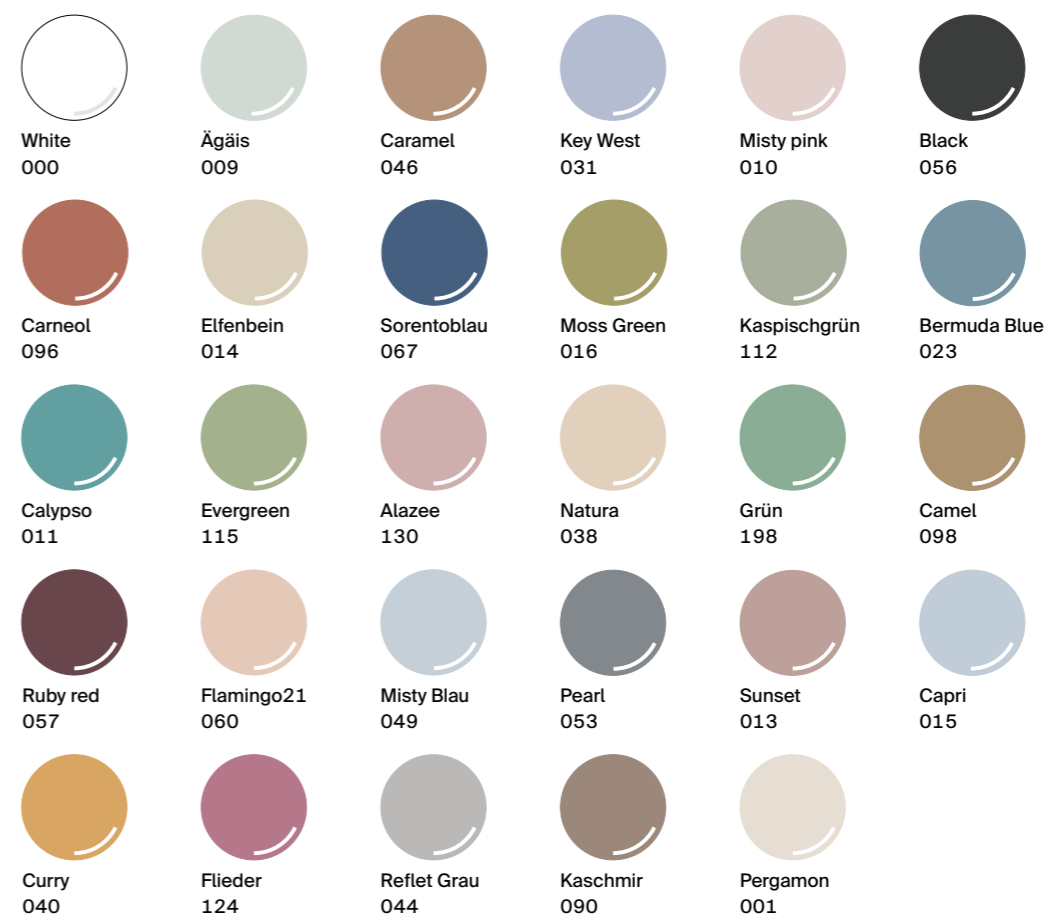

Glossy colours